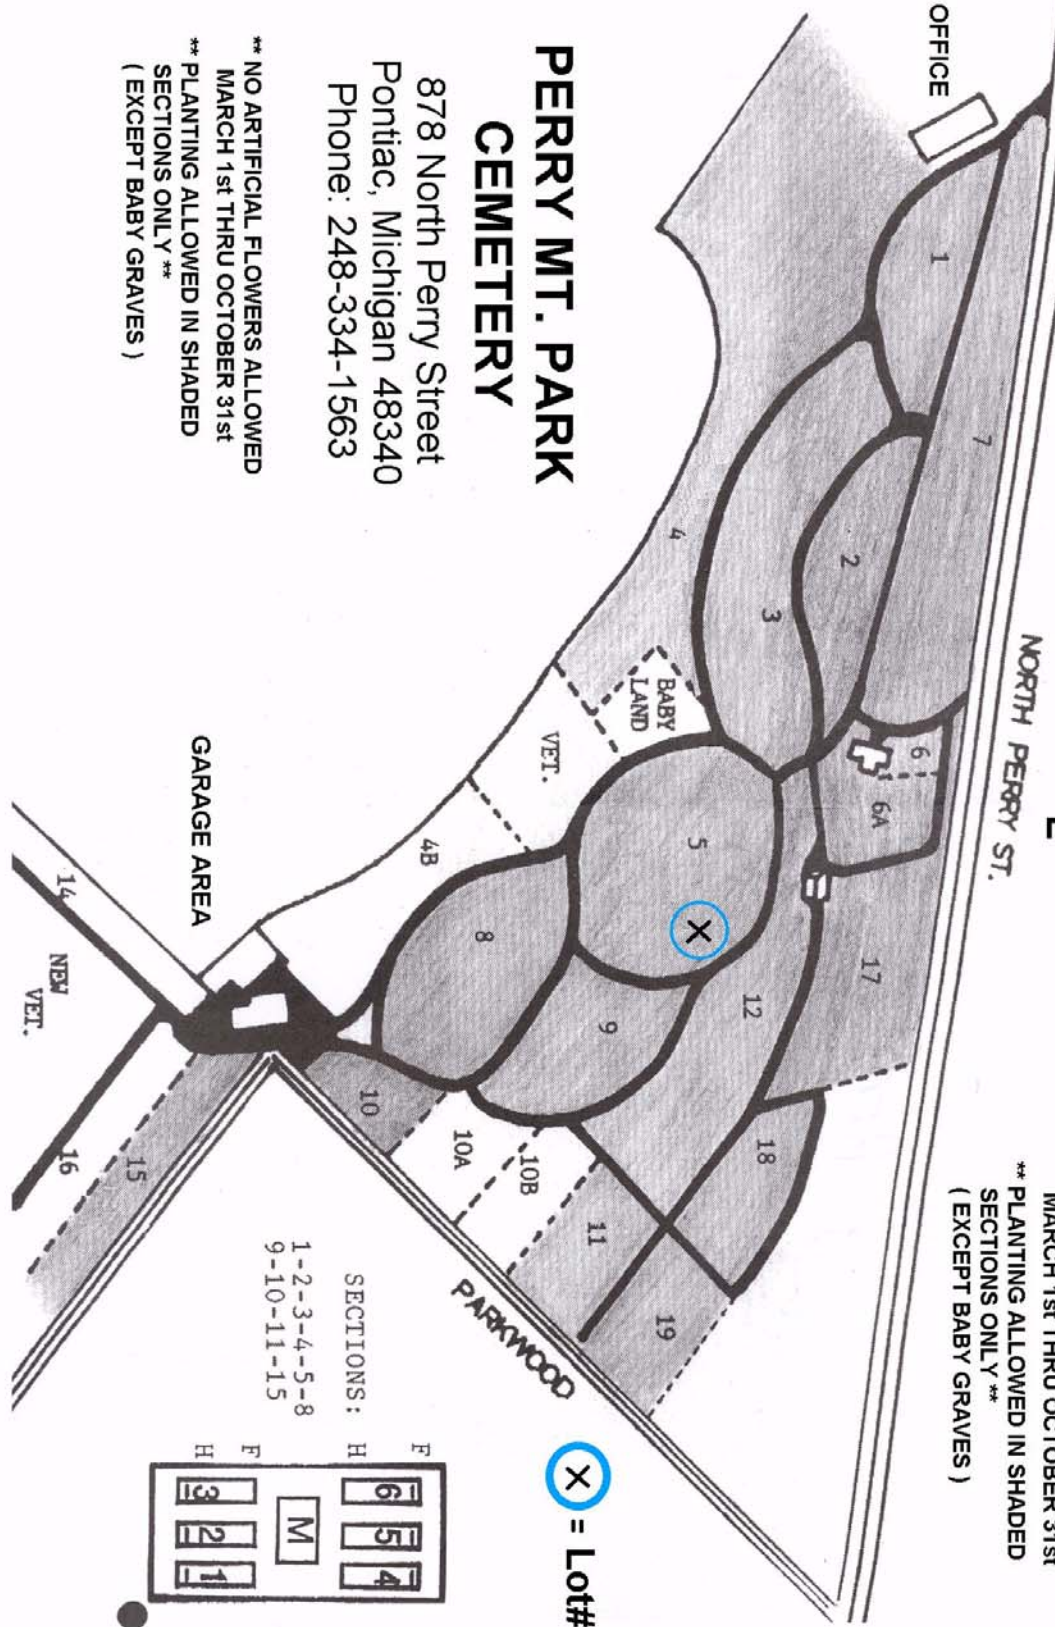

MARTIN LUTHER KING JR BLVD N.

OFFICE

NORTH PERRY ST.

PERRY MT. PARK CEMETERY

878 North Perry Street
Pontiac, Michigan 48340
Phone: 248-334-1563

** NO ARTIFICIAL FLOWERS ALLOWED
MARCH 1st THRU OCTOBER 31st
** PLANTING ALLOWED IN SHADED
SECTIONS ONLY **
(EXCEPT BABY GRAVES)

———— CEMETERY ROADS
----- SECTION BORDERS

** NO ARTIFICIAL FLOWERS ALLOWED
MARCH 1st THRU OCTOBER 31st
** PLANTING ALLOWED IN SHADED
SECTIONS ONLY **
(EXCEPT BABY GRAVES)

SECTIONS:
1-2-3-4-5-8
9-10-11-15

X = Lot# 355